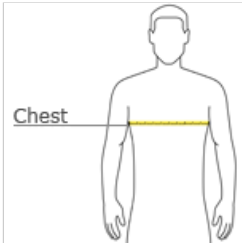

front

back

HOW TO MEASURE

CHEST

With arms down at sides, measure around the upper body, under arms and over the fullest part of the chest.

SIZE CHART

	XS	S	M	L	XL
Size	4/5	6/8	10/12	14/16	18/20
Chest	22-24	25-27	28-30	30-32	32-34