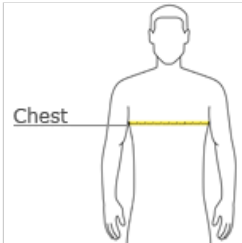

Sport-Tek® PosiCharge® Long Sleeve Electric Heather Tee. ST390LS

Our color-locking tee has a soft hand, wicks moisture, resists snags and is energized with an all-over heather pattern.

- 4.1-ounce, 100% polyester jersey with PosiCharge technology
- Removable tag for comfort and relabeling
- Set-in sleeves

CHEST

With arms down at sides, measure around the upper body, under arms and over the fullest part of the chest.

SIZE CHART

	XS	S	M	L	XL	2XL	3XL	4XL
Chest	32-34	35-37	38-40	41-43	44-46	47-49	50-53	54-57

COLOR INFORMATION