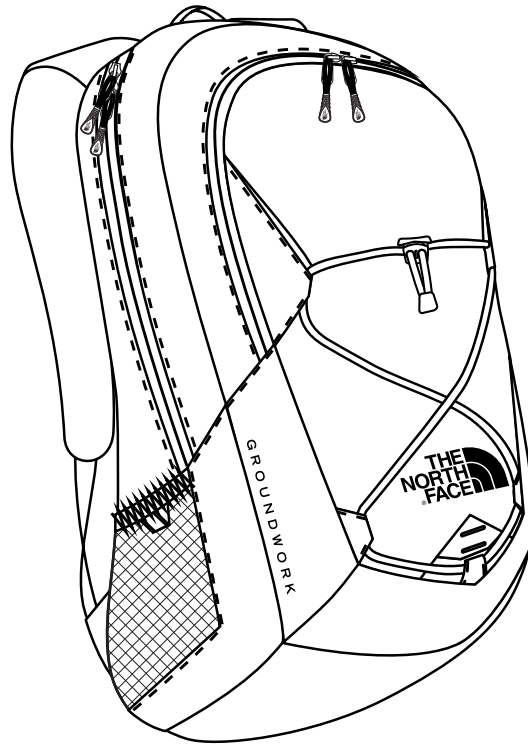

The North Face® Groundwork Backpack. NF0A3KX6

FRONT VIEW

BACK VIEW

Note: Best graphic placement should be per the embellisher/screen printer recommendations.