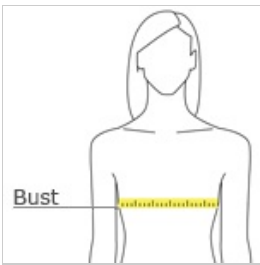

Sport-Tek® Ladies PosiCharge® Electric Heather Sparty Tee. LST390

Our color-locking tee has a soft hand, wicks moisture, resists snags and is energized with an all-over heather pattern.

- 4.1-ounce, 100% polyester jersey with PosiCharge technology
- Gently contoured silhouette
- Removable tag for comfort and relabeling
- Scoop neck
- Dolman sleeves

front

back

HOW TO MEASURE

BUST

With arms down at sides, measure around the upper body, under arms and around the fullest part of the bust.

SIZE CHART

	XS	S	M	L	XL	XXL	3XL	4XL
Size	2	4/6	8/10	12/14	16/18	20/22	24/26	28/30
Bust	32-34	35-36	37-38	39-41	42-44	45-47	48-51	52-55