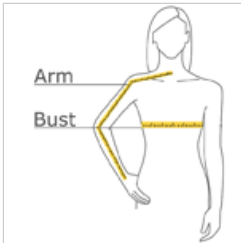

This comfortable wash-and-wear shirt is indispensable for the workday. Wrinkle resistance makes this shirt a cut above the competition so you and your staff can be, too.

- 4.5-ounce, 55/45 cotton/poly
- Traditional, relaxed look
- Open collar
- Dyed-to-match buttons
- Adjustable cuffs
- White, Athletic Gold, Texas Orange, Red, Burgundy, Coffee Bean, Light Blue, Navy, Classic Navy, Steel Grey, Purple and Black have a Light Stone contrast neckband.
- Light Stone and Royal have a Classic Navy contrast neckband.
- Dark Green has a Navy contrast neckband.

front

back

CARE INSTRUCTIONS

Machine wash warm with like colors. Only non-chlorine bleach when needed. Tumble dry low. Warm iron if necessary.

HOW TO MEASURE

BUST

With arms down at sides, measure around the upper body, under arms and around the fullest part of the bust.

ARM

Place hand on hip. Start at the center of the back of the neck and measure across the shoulder, to the elbow, and then down to the wrist.

SIZE CHART

	XS	S	M	L	XL	XXL	3XL	4XL	5XL	6XL
Size	2	4/6	8/10	12/14	16/18	20/22	24/26	28/30	32/34	36/38
Bust	32-34	35-36	37-38	39-41	42-44	45-47	48-51	52-55	56-59	60-63
Arm	30 - 30 3/4	30 3/4 - 31 1/2	31 1/2 - 32	32 - 32 1/2	32 1/2 - 33	33 - 33 3/8	33 3/8 - 33 3/4	33 3/4 - 34 1/2	34 1/4 - 34 3/4	34 1/2 - 35