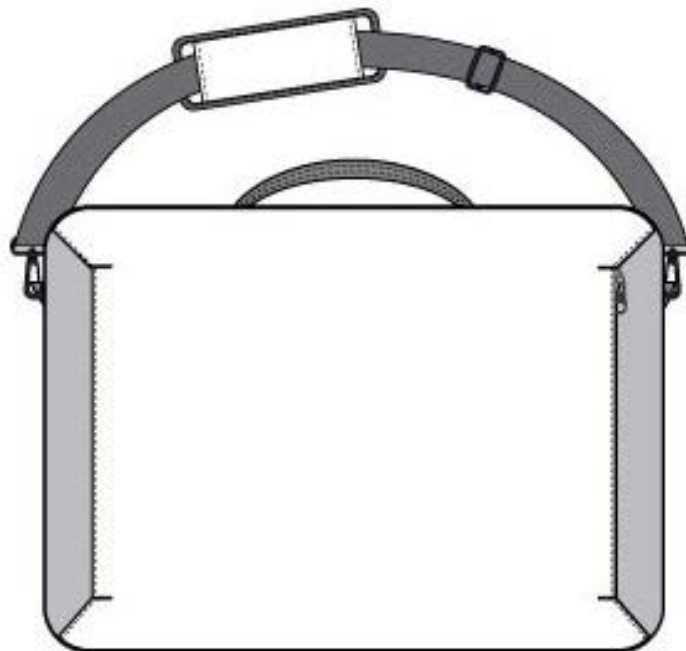

PORT AUTHORITY Port Authority® Vector Briefcase. BG309

With its heathered fabrication, this polished briefcase works well for travel and everyday use.

- 600 denier heather polyester, 300 denier polyester canvas
- Top carrying handle
- Compact, yet roomy
- Suspended, padded laptop sleeve
- Large office compartment
- Adjustable, padded shoulder strap
- Large front side zippered pocket for easy decoration
- Luggage trolley strap on back
- Laptop sleeve dimensions: 8”h x 15”w; fits most 15” laptops
- Dimensions: 12.5”h x 16.375”w x 3”d; Approx. 614 cubic inches

Note: Bags not intended for use by children 12 and under. Includes a California Prop 65 and social responsibility hangtag.

COLOR INFORMATION

Grey Heather

Navy Heather

PORT AUTHORITY Port Authority® Vector Briefcase. BG309

FRONT VIEW

BACK VIEW

Note: Best graphic placement should be per the embellisher/screen printer recommendations.