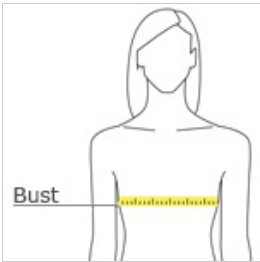

\*\*

**CARE INSTRUCTIONS**

Machine wash warm, inside out, with like colors.  
Only non-cholorine bleach. Tumble dry low.  
Medium iron. Do not iron decoration. Do not dry clean.

front

back

**HOW TO MEASURE**

**BUST**

With arms down at sides, measure around the upper body, under arms and around the fullest part of the bust.

**SIZE CHART**

	S	M	L	XL
Size	6-8	8-10	10-12	14-18
Chest	32-33 1/2	33 1/2- 35 1/2	35 1/2- 37 1/2	