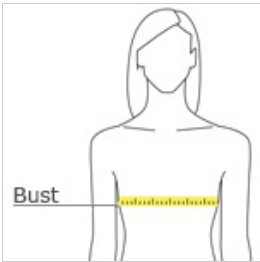

**

CARE INSTRUCTIONS

Machine wash warm, inside out, with like colors.
 Only non-cholorine bleach. Tumble dry low.
 Medium iron. Do not iron decoration. Do not dry clean.

front

back

HOW TO MEASURE

BUST

With arms down at sides, measure around the upper body, under arms and around the fullest part of the bust.

SIZE CHART

	S	M	L	XL
Size	6-8	8-10	10-12	14-18
Chest	32-33 1/2	33 1/2- 35 1/2	35 1/2- 37 1/2	37 1/2- 39 1/2

COLOR INFORMATION

Black Dark Grey Heather Heather Deep Teal Heather Olive Mauve Peach White