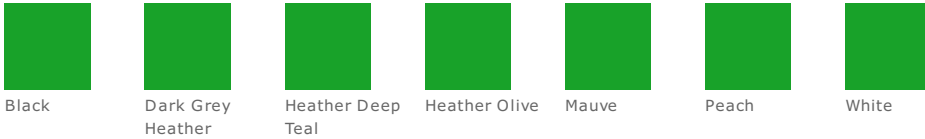

**

CARE INSTRUCTIONS

Machine wash warm, inside out, with like colors.
 Only non-cholorine bleach. Tumble dry low.
 Medium iron. Do not iron decoration. Do not dry clean.

front

back

HOW TO MEASURE

BUST

With arms down at sides, measure around the upper body, under arms and around the fullest part of the bust.

SIZE CHART

	S	M	L	XL
Size	6-8	8-10	10-12	14-18
Chest	32-33 1/2	33 1/2- 35 1/2	35 1/2- 37 1/2	37 1/2- 39 1/2

COLOR INFORMATION

Black Dark Grey Heather Heather Deep Teal Heather Olive Mauve Peach White