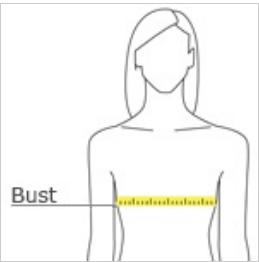

**

CARE INSTRUCTIONS

Machine wash warm, inside out, with like colors.
 Only non-chlorine bleach. Tumble dry low.
 Medium iron. Do not iron decoration. Do not dry clean.

front

back

HOW TO MEASURE

BUST
 With arms down at sides, measure around the upper body, under arms and around the fullest part of the bust.

SIZE CHART

	S	M	L	XL
Size	6-8	8-10	10-12	14-18
Chest	32-33 1/2	33 1/2- 35 1/2	35 1/2- 37 1/2	37 1/2- 39 1/2

COLOR INFORMATION

- 
 Athletic Grey Triblend
- 
 Black Heather Triblend
- 
 Charcoal-Black Triblend
- 
 Solid Black Triblend
- 
 Solid White Triblend