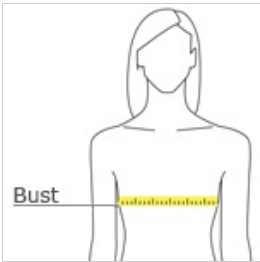

\*\*

**CARE INSTRUCTIONS**

Machine wash warm, inside out, with like colors.  
Only non-cholorine bleach. Tumble dry low.  
Medium iron. Do not iron decoration. Do not dry clean.

front

back

**HOW TO MEASURE**

**BUST**  
With arms down at sides, measure around the upper body, under arms and around the fullest part of the bust.

**SIZE CHART**

	S	M	L	XL
Size	6-8	8-10	10-12	14-18
Bust	32-33 1/2	33 1/2- 35 1/2	35 1/2- 37 1/2	37 1/2- 39 1/2