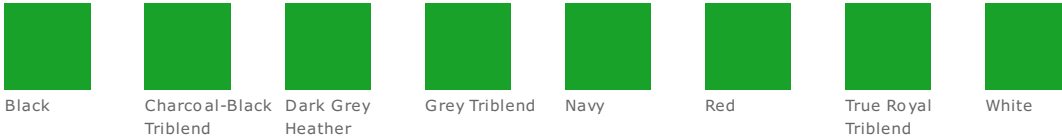

\*\*

**CARE INSTRUCTIONS**

Machine wash warm, inside out, with like colors.  
Only non-cholorine bleach. Tumble dry low.  
Medium iron. Do not iron decoration. Do not dry clean.

front

back

**HOW TO MEASURE**

**COLOR INFORMATION**

Black Charcoal-Black Triblend Dark Grey Heather Grey Triblend Navy Red True Royal Triblend White