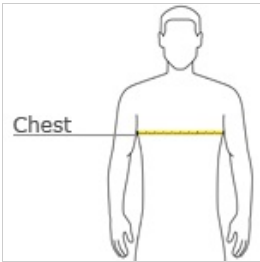

BC3901

**

CARE INSTRUCTIONS

Machine wash warm, inside out, with like colors.
Only non-chlorine bleach. Tumble dry low.
Medium iron. Do not iron decoration. Do not dry clean.

front

back

HOW TO MEASURE

CHEST

With arms down at sides, measure around the upper body, under arms and over the fullest part of the chest.

SIZE CHART

	XS	S	M	L	XL	2XL
Chest	31-34	34-37	38-41	42-45	46-49	50-53

COLOR INFORMATION

Athletic Heather Black (Poly-Cotton)