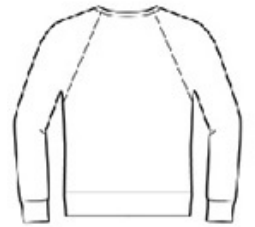

BC3901

**

CARE INSTRUCTIONS

Machine wash warm, inside out, with like colors.
Only non-chlorine bleach. Tumble dry low.
Medium iron. Do not iron decoration. Do not dry clean.

front

back

HOW TO MEASURE

CHEST

With arms down at sides, measure around the upper body, under arms and over the fullest part of the chest.

SIZE CHART

	XS	S	M	L	XL	2XL
Chest	31-34	34-37	38-41	42-45	46-49	50-53

COLOR INFORMATION

Athletic Heather Black (Poly-Cotton)