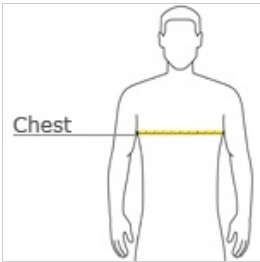

**

CARE INSTRUCTIONS

Machine wash warm, inside out, with like colors.
Only non-cholorine bleach. Tumble dry low.
Medium iron. Do not iron decoration. Do not dry clean.

front

back

HOW TO MEASURE

CHEST

With arms down at sides, measure around the upper body, under arms and over the fullest part of the chest.

SIZE CHART

	XS	S	M	L	XL	2XL
Chest	31-34	34-37	38-41	42-45	46-49	50-53

COLOR INFORMATION

Athletic Heather Black

Dark Grey

Dark Grey Heather

Deep Heather

Heather Forest