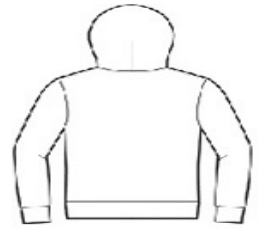

**

CARE INSTRUCTIONS

Machine wash warm, inside out, with like colors.
Only non-cholorine bleach. Tumble dry low.
Medium iron. Do not iron decoration. Do not dry clean.

front

back

HOW TO MEASURE

CHEST

With arms down at sides, measure around the upper body, under arms and over the fullest part of the chest.

SIZE CHART

	XS	S	M	L	XL	2XL
Chest	31-34	34-37	38-41	42-45	46-49	50-53

COLOR INFORMATION

Athletic Heather Black

Dark Grey

Dark Grey Heather

Deep Heather

Heather Forest