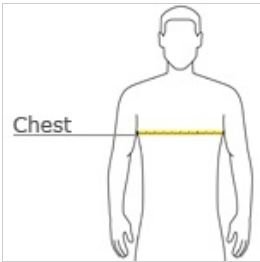

**CHEST**

With arms down at sides, measure around the upper body, under arms and over the fullest part of the chest.

**SIZE CHART**

	S	M	L	XL	2XL
Chest	34-37	38-41	42-45	46-49	50-53

**COLOR INFORMATION**

Black