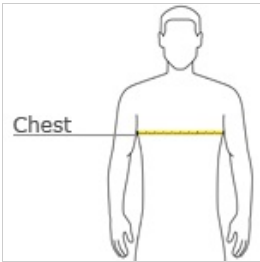

**

CARE INSTRUCTIONS

Machine wash warm, inside out, with like colors.
Only non-cholorine bleach. Tumble dry low.
Medium iron. Do not iron decoration. Do not dry clean.

front

back

HOW TO MEASURE

CHEST

With arms down at sides, measure around the upper body, under arms and over the fullest part of the chest.

SIZE CHART

	XS	S	M	L	XL	2XL
Chest	31-34	34-37	38-41	42-45	46-49	50-53

COLOR INFORMATION

Blue Triblend

Charcoal-Black Triblend

Grey Triblend

Maroon Triblend

Navy Triblend