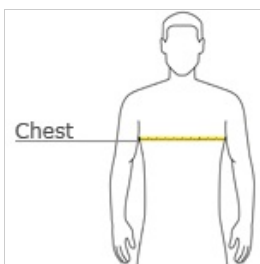

BC3413Y

\*\*

**CARE INSTRUCTIONS**

Machine wash warm, inside out, with like colors.  
Only non-cholorine bleach. Tumble dry low.  
Medium iron. Do not iron decoration. Do not dry clean.

front

back

**HOW TO MEASURE**

**CHEST**

With arms down at sides, measure around the upper body, under arms and over the fullest part of the chest.

**SIZE CHART**

	S	M	L	XL
Size	6-8	10-12	12-14	14-18
Chest	28-30	30-32	32-34	34-36

**COLOR INFORMATION**