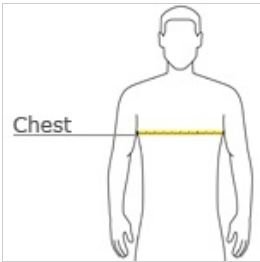

**

CARE INSTRUCTIONS

Machine wash warm, inside out, with like colors.
Only non-cholorine bleach. Tumble dry low.
Medium iron. Do not iron decoration. Do not dry clean.

front

back

HOW TO MEASURE

CHEST

With arms down at sides, measure around the upper body, under arms and over the fullest part of the chest.

SIZE CHART

	S	M	L	XL	2XL	3XL
Size	34-37	38-41	42-45	46-49	50-53	54-57

COLOR INFORMATION

Black Dark Grey Heather Heather Olive Heather Stone White