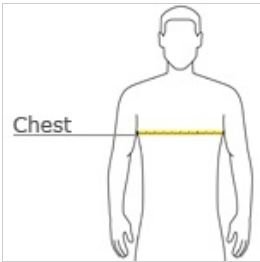

**

CARE INSTRUCTIONS

Machine wash warm, inside out, with like colors.
 Only non-chlorine bleach. Tumble dry low.
 Medium iron. Do not iron decoration. Do not dry clean.

front

back

HOW TO MEASURE

CHEST
 With arms down at sides, measure around the upper body, under arms and over the fullest part of the chest.

SIZE CHART

	XS	S	M	L	XL	2XL	3XL
Chest	31-34	34-37	38-41	42-45	46-49	50-53	54-57

COLOR INFORMATION

Ash	Asphalt	Asphalt Slub	Athletic Heather	Black	Black Heather	Black Marble	Charcoal Black Slub	Charcoal Marble	Dark Grey	Dark Grey Heather
Deep Heather	Deep Teal	Forest Marble	Heather Cardinal	Heather Grass Green	Heather Navy	Heather Red	Heather True Royal	Maroon	Maroon Marble	Navy
Navy Marble	Navy Slub	Red	Stone Marble	Team Purple	True Royal	True Royal Marble	Vintage Black	White	White Marble	White Slub