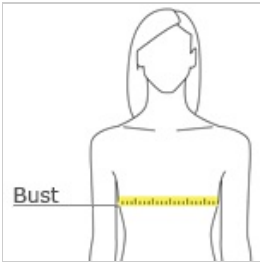

Wear this sporty tank to the gym and then keep it on after for whatever the day brings.

- 3.5-ounce, 100% cotton
- Classic fit
- Tear-away label

Alternative Apparel reserves the right to prohibit the addition to any Alternative Apparel product any mark, name, design or logo that does not meet the high standards of the brand. Please contact your sales representative with questions. These products may not be resold without embellishment.

**

CARE INSTRUCTIONS

Machine wash cold. Tumble dry low.

front

back

HOW TO MEASURE

BUST

With arms down at sides, measure around the upper body, under arms and around the fullest part of the bust.

SIZE CHART

	XS	S	M	L	XL	2XL
Chest	30-32	32-34	34-36	36-38	39-40	41-42

COLOR INFORMATION

				
Elephant Grey PMS 404 C	Royal Blue PMS 654 C	Vintage Rose PMS 7639 C	Washed Black PMS 426 C	White PMS WHITE