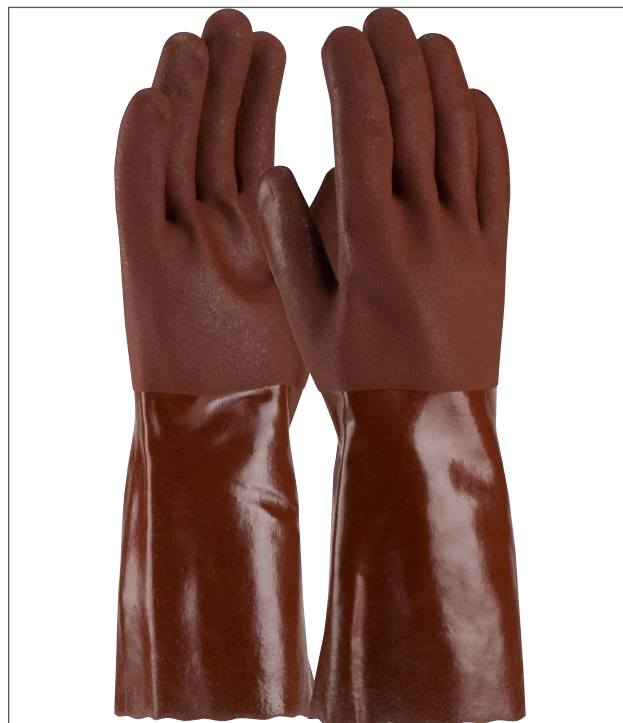

BARCODES

ITEM	PAIR	DOZEN	CASE
58-8414R	616314014314	01616314014314	02616314014314

DIMENSIONS (in/cm)

	OSFA				
A	14 / 36				
B	5.1 / 13