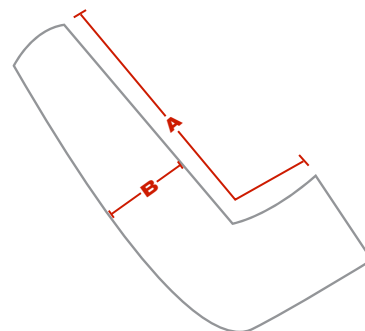

TECHNICAL DATA

MATERIAL	100% FR Cotton Sateen
CONSTRUCTION	1-ply cut & sewn
COLOR	Green
FABRIC WEIGHT	9 oz.
SIZES	15", 18", 23", 26"
PACKAGING	24 pair per case
CASE DIMENSIONS	18" x 12" x 8" / 45.7cm x 30.5cm x 20.3cm
CASE WEIGHT	10 lbs / 4.5 kg
COO	USA

DIMENSIONS (in/cm)

	15"	18"	23"	26"
A	15 / 38.1	18 / 45.7	23 / 58.4	26 / 66
B	7 / 18	7 / 18	7 / 18	7 / 18

PROTECTIVE INDUSTRIAL PRODUCTS, INC. | BRINGING THE BEST OF THE WORLD TO YOU®

AMERICAS: (800) 262-5755 • (518) 861-0133 | EUROPE: +34-96182-41-48 | AMEA: (ASIA, MIDDLE EAST, AFRICA) 852-2475-9228 | www.pipglobal.com